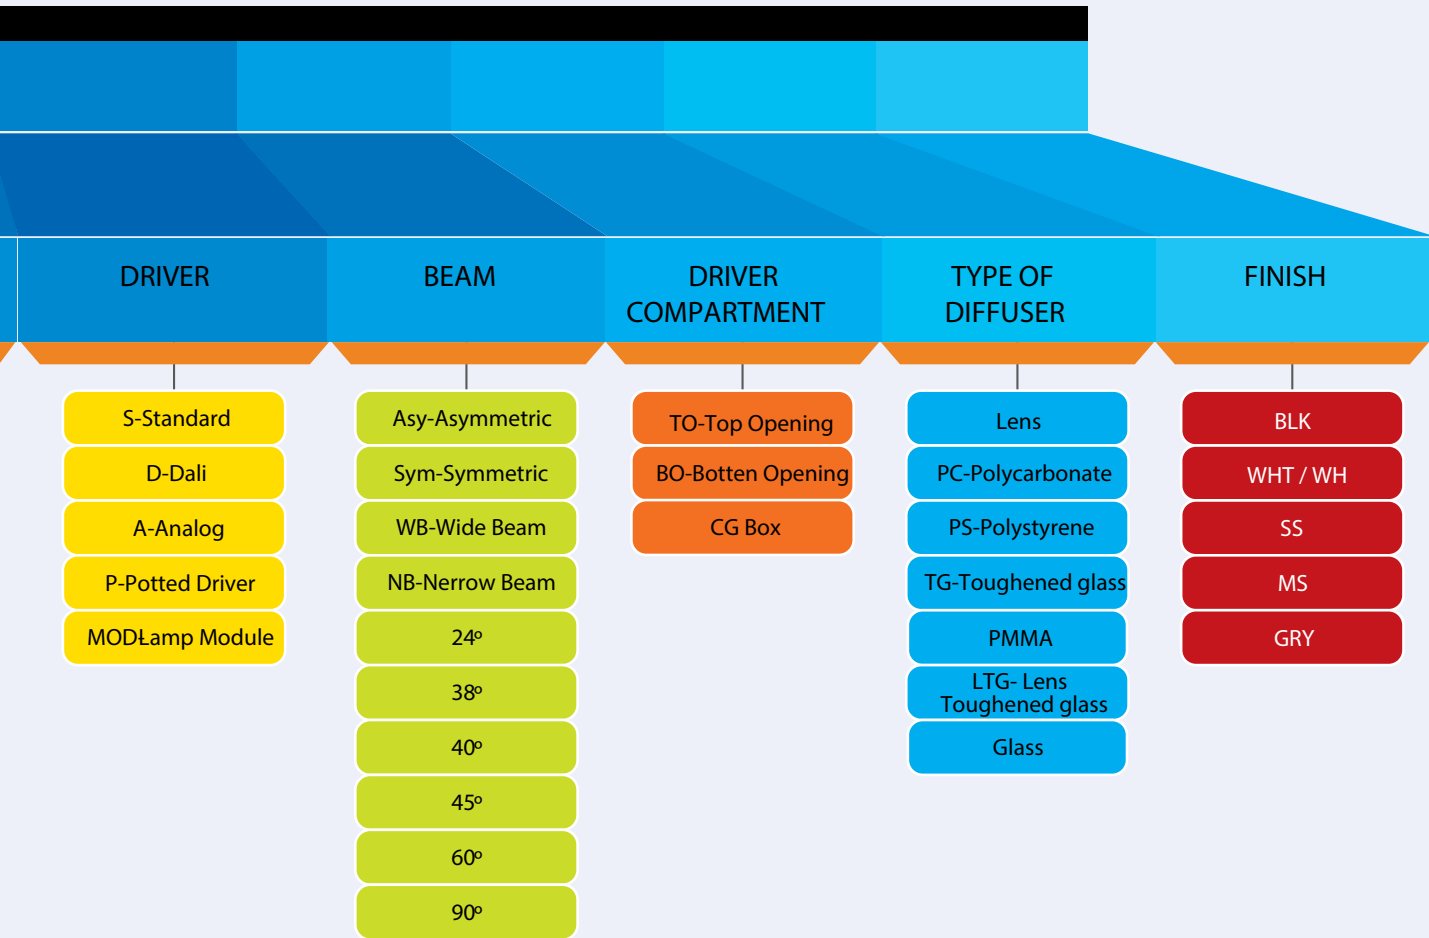

NOMENCLATURE

DRIVER	BEAM	DRIVER COMPARTMENT	TYPE OF DIFFUSER	FINISH
-	WB	TO	LTG	-
S	ASY	TO	PC	-
S	-	-	-	-