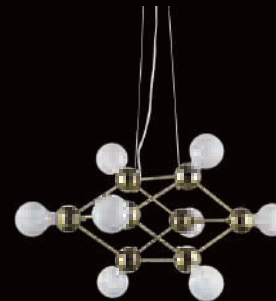

HOVE

CP600827D
WATT - 8x Max 60W E27
DIMMABLE
CASE LOT - 1
DIMENSIONS -
L770xW500xH1630 mm
NO. OF BOXES - 1
M.R.P. : INR 16,690