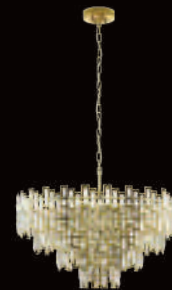

FLECHAZO

SP10251E
WATT: Max 10 x 25W-DIMMABLE
LAMP BASE - E27
CASE LOT - 1
NO. OF BOXES - 1
MAP - 1,50,690.00
Matching Chandelier - CP10251E;
Matching wall light - WP32525E