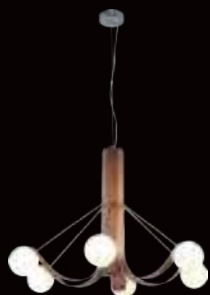

GIOSTRA

CG18062891
WATT - 6 x 3W
LAMP BASE - G9
DIMENSIONS
(D X H)- 75 cm X 1.7 m
CASE LOT - 1
NO. OF BOXES - 1
M.R.P.: ₹ 25,990.00