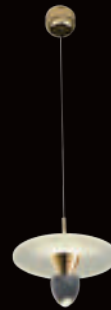

ARBOR

PD12130010
WATT - 1 X 12W
LAMP BASE - INBUILT LED
DIMENSIONS(D X H)
30 cm X 1 m
DIMMABLE - YES
CASE LOT - 1
NO. OF BOXES - 1
M.R.P.: ₹ 8,990.00