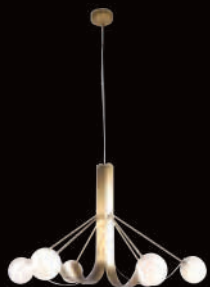

GIOSTRA

CG18062591
WATT - 6 x 3W
LAMP BASE - G9
DIMENSIONS
(D X H)- 75 cm X 1.7 m
DIMMABLE - NO
CASE LOT - 1
NO. OF BOXES - 1
M.R.P.: ₹ 25,990.00